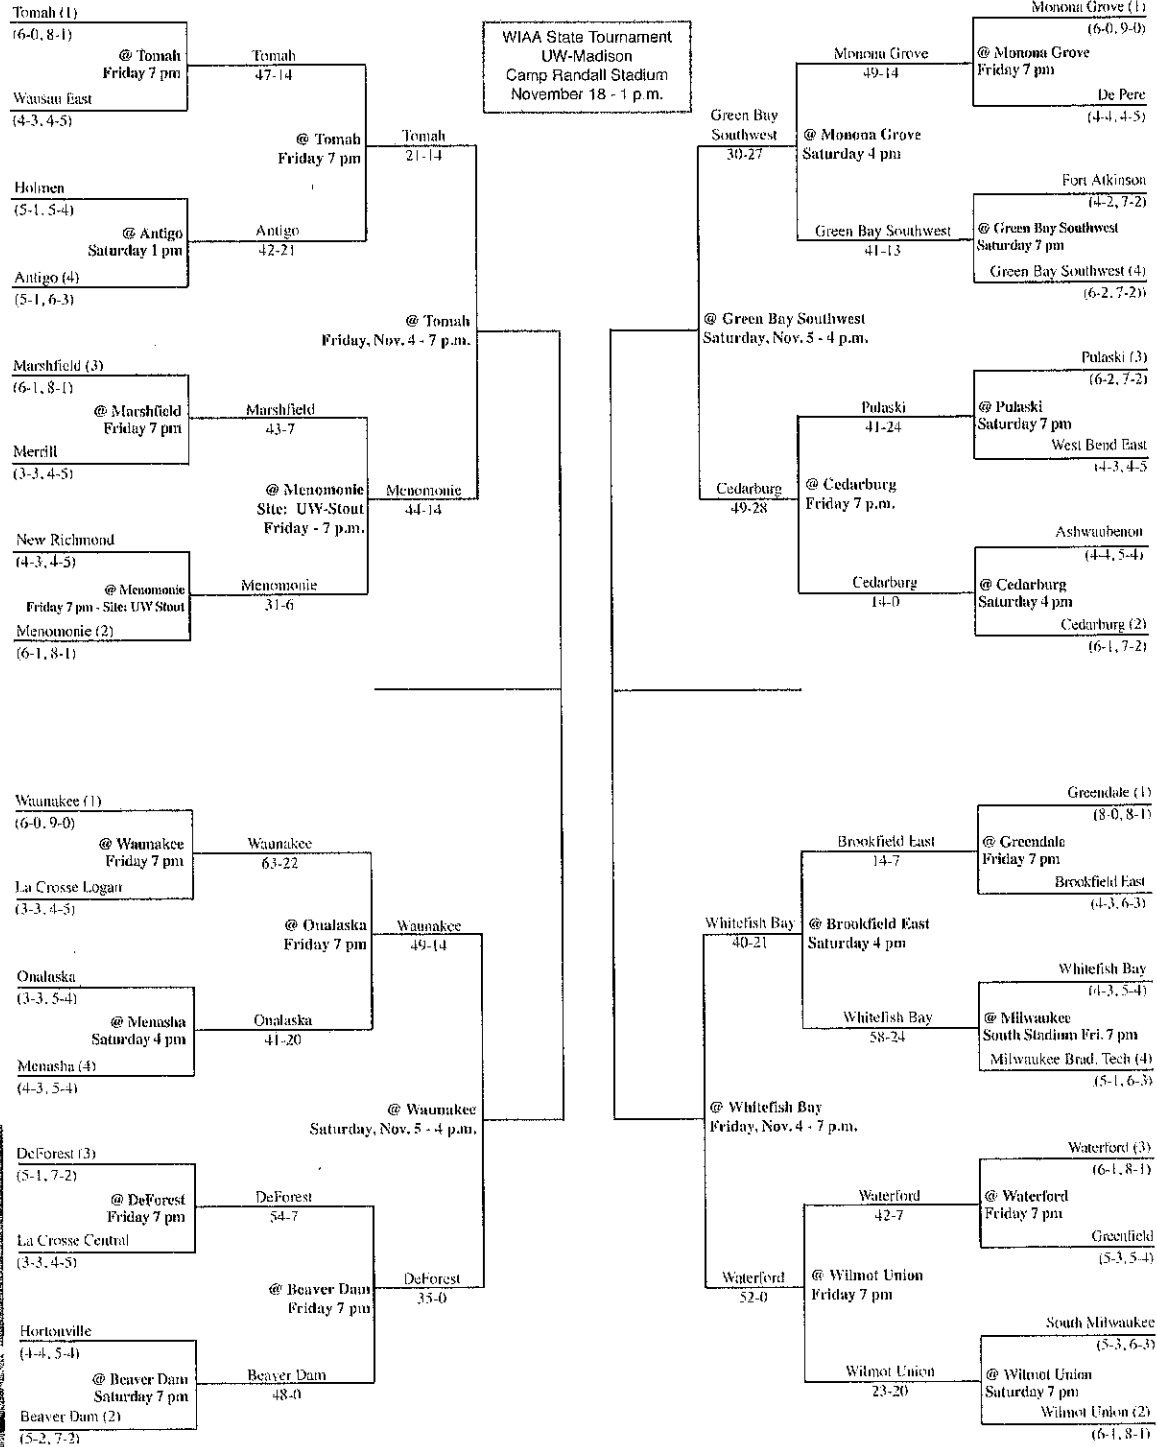

## 2011 FOOTBALL PLAYOFFS

### Division 2

First Round Games - Friday, October 21 or Saturday, October 22

Level 2 Games - Friday, October 28 or Saturday, October 29

Level 3 Games - Friday, November 4 or Saturday, November 5

Level 4 Games - Friday, November 11 or Saturday, November 12

# WHITEFISH BAY